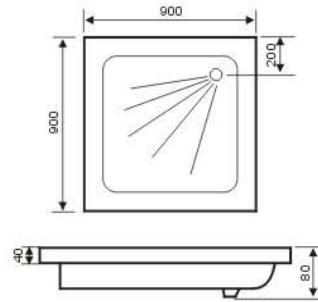

► Model: **AL-1023**
Size: 1700, 1500

ACRYLIC BATHTUBS WITH SKIRTS

▶▶ Model: **AL-1508**

Size: 1700X700X480mm
1600X700X480mm
1500X700X480mm

▶▶ Model: **AL-1509**

Size: 1700X700X550mm
1600X700X550mm
1500X430X550mm

▶▶ Model: **AL-1507**

Size: 1700X700X520mm
1600X700X520mm
1500X700X520mm

▶▶ Model: **AL-1503**

Size: 1700X800X500mm
1500X800X500mm

ACRYLIC CORNER BATHTUBS

▶▶ Model: **AL-2005**
Size: 1500X1500X440mm
1280X1280X440mm

▶▶ Model: **AL-2008**
Size: 1450X1450X400mm
1250X1250X400mm

▶▶ Model: **AL-2006**
Size: 1700X1000X400mm
1500X1000X400mm

JACUZZI BATHTUBS

- ▶▶ Model: **AL-5002**
Size: 1500X1500X600mm
1280X1280X600mm

- ▶▶ Model: **AL-5001**
Size: 1500X1500X650mm

- ▶▶ Model: **AL-5003**
Size: 1700X800X500mm
1500X800X500mm

- ▶▶ Model: **AL-5006**
Size: 1700X700X500mm
1500X700X500mm

ACRYLIC SHOWER TRAYS

►► Model: **AL-3010**
Size: 900, 800

►► Model: **AL-3011**
Size: 1000, 900