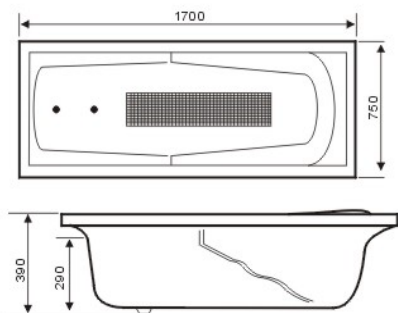

►► Model: **AL-1028**
Size: 1700, 1600, 1500, 1400

►► Model: **AL-1032**
Size: 1700, 1600, 1500

►► Model: **AL-1033**
Size: 1700, 1600, 1500

ACRYLIC RECTANGULAR BATHTUBS

►► Model: **AL-1021**
Size: 1700, 1600, 1500, 1400

►► Model: **AL-1029**
Size: 1700, 1500

►► Model: **AL-1031**
Size: 1800, 1700, 1600

►► Model: **AL-1026**
Size: 1700 1600 1500 1400

ACRYLIC RECTANGULAR BATHTUBS

► Model: **AL-1035**
Size: 1700, 1500

► Model: **AL-1034**
Size: 1700, 1500

► Model: **AL-1023**
Size: 1700, 1500

ACRYLIC BATHTUBS WITH SKIRTS

▶▶ Model: **AL-1508**

Size: 1700X700X480mm
1600X700X480mm
1500X700X480mm

▶▶ Model: **AL-1509**

Size: 1700X700X550mm
1600X700X550mm
1500X430X550mm

▶▶ Model: **AL-1507**

Size: 1700X700X520mm
1600X700X520mm
1500X700X520mm

▶▶ Model: **AL-1503**

Size: 1700X800X500mm
1500X800X500mm

ACRYLIC CORNER BATHTUBS

▶▶ Model: **AL-2005**
Size: 1500X1500X440mm
1280X1280X440mm