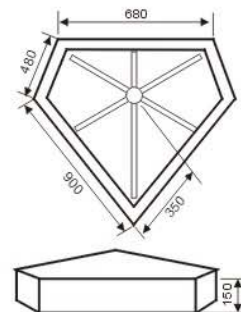

▶▶ Model: **AL-1507**

Size: 1700X700X520mm
1600X700X520mm
1500X700X520mm

▶▶ Model: **AL-1503**

Size: 1700X800X500mm
1500X800X500mm

ACRYLIC CORNER BATHTUBS

▶▶ Model: **AL-2005**
Size: 1500X1500X440mm
1280X1280X440mm

▶▶ Model: **AL-2008**
Size: 1450X1450X400mm
1250X1250X400mm

▶▶ Model: **AL-2006**
Size: 1700X1000X400mm
1500X1000X400mm

JACUZZI BATHTUBS

- ▶▶ Model: **AL-5002**
Size: 1500X1500X600mm
1280X1280X600mm

- ▶▶ Model: **AL-5001**
Size: 1500X1500X650mm

- ▶▶ Model: **AL-5003**
Size: 1700X800X500mm
1500X800X500mm

- ▶▶ Model: **AL-5006**
Size: 1700X700X500mm
1500X700X500mm

ACRYLIC SHOWER TRAYS

►► Model: **AL-3010**
Size: 900, 800

►► Model: **AL-3011**
Size: 1000, 900

►► Model: **AL-3009**
Size: 1200, 1000, 900, 800, 700

►► Model: **AL-3012**
Size: 900, 800

SHOWER ENCLOSURES

▶▶ Model: **AL-4008**
Size: 900x900x1950mm

▶▶ Model: **AL-4009**
Size: 900x900x1950mm

▶▶ Model: **AL-4010**
Size: 900x900x1950mm