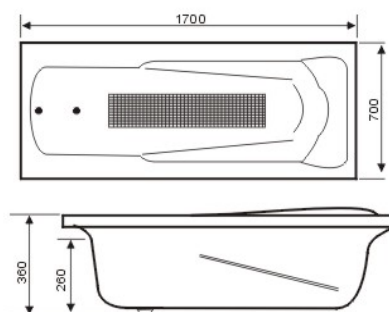

Our bathtubs are manufactured using sanitary grade acrylic sheets and are made using a unique thermal in-mould stamping manufacturing process. This is a modern technology in which the plastic material is heated up until attaining malleability (140-180°C), deposited then in the form and stamped or pressed using air-under pressure. The formed products are strengthened and reinforced with at least 2 layers of fiberglass resin.

►► Model: **AL-1028**
Size: 1700, 1600, 1500, 1400

►► Model: **AL-1032**
Size: 1700, 1600, 1500

►► Model: **AL-1033**
Size: 1700, 1600, 1500

ACRYLIC RECTANGULAR BATHTUBS

►► Model: **AL-1021**
Size: 1700, 1600, 1500, 1400