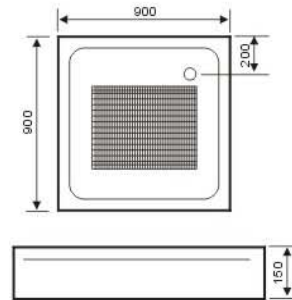

▶▶ Model: **AL-1507**

Size: 1700X700X520mm
1600X700X520mm
1500X700X520mm

▶▶ Model: **AL-1503**

Size: 1700X800X500mm
1500X800X500mm

ACRYLIC CORNER BATHTUBS

▶▶ Model: **AL-2005**
Size: 1500X1500X440mm
1280X1280X440mm

▶▶ Model: **AL-2008**
Size: 1450X1450X400mm
1250X1250X400mm

▶▶ Model: **AL-2006**
Size: 1700X1000X400mm
1500X1000X400mm

JACUZZI BATHTUBS

- ▶▶ Model: **AL-5002**
Size: 1500X1500X600mm
1280X1280X600mm

- ▶▶ Model: **AL-5001**
Size: 1500X1500X650mm

- ▶▶ Model: **AL-5003**
Size: 1700X800X500mm
1500X800X500mm

- ▶▶ Model: **AL-5006**
Size: 1700X700X500mm
1500X700X500mm

ACRYLIC SHOWER TRAYS

►► Model: **AL-3010**
Size: 900, 800

►► Model: **AL-3011**
Size: 1000, 900

►► Model: **AL-3009**
Size: 1200, 1000, 900, 800, 700

►► Model: **AL-3012**
Size: 900, 800

SHOWER ENCLOSURES

▶▶ Model: **AL-4008**
Size: 900x900x1950mm

▶▶ Model: **AL-4009**
Size: 900x900x1950mm

▶▶ Model: **AL-4010**
Size: 900x900x1950mm