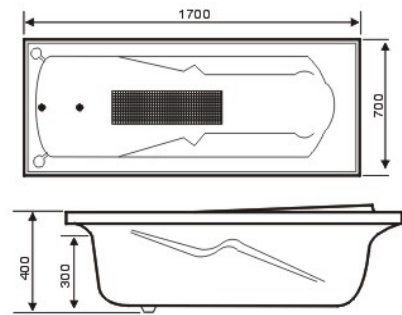

►► Model: **AL-1028**
Size: 1700, 1600, 1500, 1400

►► Model: **AL-1032**
Size: 1700, 1600, 1500

►► Model: **AL-1033**
Size: 1700, 1600, 1500

ACRYLIC RECTANGULAR BATHTUBS

►► Model: **AL-1021**
Size: 1700, 1600, 1500, 1400

►► Model: **AL-1029**
Size: 1700, 1500

►► Model: **AL-1031**
Size: 1800, 1700, 1600

►► Model: **AL-1026**
Size: 1700 1600 1500 1400

ACRYLIC RECTANGULAR BATHTUBS

► Model: **AL-1035**
Size: 1700, 1500

► Model: **AL-1034**
Size: 1700, 1500

► Model: **AL-1023**
Size: 1700, 1500

ACRYLIC BATHTUBS WITH SKIRTS

▶▶ Model: **AL-1508**

Size: 1700X700X480mm
1600X700X480mm
1500X700X480mm

▶▶ Model: **AL-1509**

Size: 1700X700X550mm
1600X700X550mm
1500X430X550mm

▶▶ Model: **AL-1507**

Size: 1700X700X520mm
1600X700X520mm
1500X700X520mm

▶▶ Model: **AL-1503**

Size: 1700X800X500mm
1500X800X500mm

ACRYLIC CORNER BATHTUBS

▶▶ Model: **AL-2005**
Size: 1500X1500X440mm
1280X1280X440mm