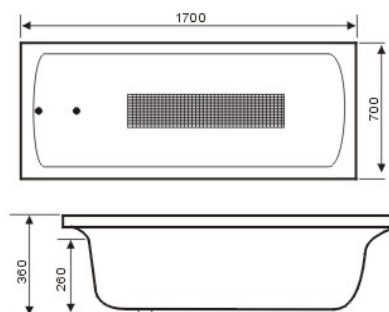

►► Model: **AL-1028**
Size: 1700, 1600, 1500, 1400