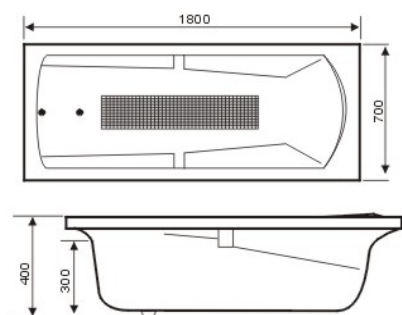

►► Model: **AL-1028**
Size: 1700, 1600, 1500, 1400

►► Model: **AL-1032**
Size: 1700, 1600, 1500

►► Model: **AL-1033**
Size: 1700, 1600, 1500

ACRYLIC RECTANGULAR BATHTUBS

►► Model: **AL-1021**
Size: 1700, 1600, 1500, 1400

►► Model: **AL-1029**
Size: 1700, 1500

►► Model: **AL-1031**
Size: 1800, 1700, 1600

►► Model: **AL-1026**
Size: 1700 1600 1500 1400

ACRYLIC RECTANGULAR BATHTUBS

► Model: **AL-1035**
Size: 1700, 1500

► Model: **AL-1034**
Size: 1700, 1500

► Model: **AL-1023**
Size: 1700, 1500

ACRYLIC BATHTUBS WITH SKIRTS

▶▶ Model: **AL-1508**

Size: 1700X700X480mm
1600X700X480mm
1500X700X480mm

▶▶ Model: **AL-1509**

Size: 1700X700X550mm
1600X700X550mm
1500X430X550mm