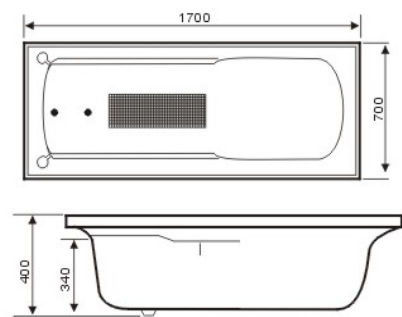

►► Model: **AL-1028**
Size: 1700, 1600, 1500, 1400

►► Model: **AL-1032**
Size: 1700, 1600, 1500

►► Model: **AL-1033**
Size: 1700, 1600, 1500

ACRYLIC RECTANGULAR BATHTUBS

►► Model: **AL-1021**
Size: 1700, 1600, 1500, 1400

►► Model: **AL-1029**
Size: 1700, 1500

►► Model: **AL-1031**
Size: 1800, 1700, 1600

►► Model: **AL-1026**
Size: 1700 1600 1500 1400

ACRYLIC RECTANGULAR BATHTUBS

► Model: **AL-1035**
Size: 1700, 1500

► Model: **AL-1034**
Size: 1700, 1500

► Model: **AL-1023**
Size: 1700, 1500

ACRYLIC BATHTUBS WITH SKIRTS

▶▶ Model: **AL-1508**

Size: 1700X700X480mm
1600X700X480mm
1500X700X480mm

▶▶ Model: **AL-1509**

Size: 1700X700X550mm
1600X700X550mm
1500X430X550mm

▶▶ Model: **AL-1507**

Size: 1700X700X520mm
1600X700X520mm
1500X700X520mm

▶▶ Model: **AL-1503**

Size: 1700X800X500mm
1500X800X500mm

ACRYLIC CORNER BATHTUBS

▶▶ Model: **AL-2005**
Size: 1500X1500X440mm
1280X1280X440mm