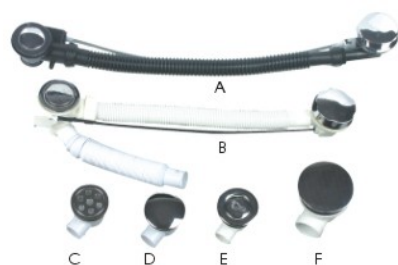

►► Model: **AL-1028**
Size: 1700, 1600, 1500, 1400

►► Model: **AL-1032**
Size: 1700, 1600, 1500

►► Model: **AL-1033**
Size: 1700, 1600, 1500

ACRYLIC RECTANGULAR BATHTUBS

►► Model: **AL-1021**
Size: 1700, 1600, 1500, 1400

►► Model: **AL-1029**
Size: 1700, 1500

►► Model: **AL-1031**
Size: 1800, 1700, 1600

►► Model: **AL-1026**
Size: 1700 1600 1500 1400

ACRYLIC RECTANGULAR BATHTUBS

► Model: **AL-1035**
Size: 1700, 1500

► Model: **AL-1034**
Size: 1700, 1500

► Model: **AL-1023**
Size: 1700, 1500

ACRYLIC BATHTUBS WITH SKIRTS

▶▶ Model: **AL-1508**

Size: 1700X700X480mm
1600X700X480mm
1500X700X480mm

▶▶ Model: **AL-1509**

Size: 1700X700X550mm
1600X700X550mm
1500X430X550mm