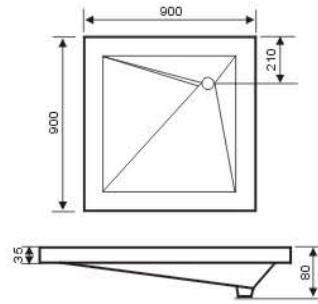

▶▶ Model: **AL-1507**

Size: 1700X700X520mm
1600X700X520mm
1500X700X520mm

▶▶ Model: **AL-1503**

Size: 1700X800X500mm
1500X800X500mm

ACRYLIC CORNER BATHTUBS

▶▶ Model: **AL-2005**
Size: 1500X1500X440mm
1280X1280X440mm

▶▶ Model: **AL-2008**
Size: 1450X1450X400mm
1250X1250X400mm

▶▶ Model: **AL-2006**
Size: 1700X1000X400mm
1500X1000X400mm

JACUZZI BATHTUBS

- ▶▶ Model: **AL-5002**
Size: 1500X1500X600mm
1280X1280X600mm

- ▶▶ Model: **AL-5001**
Size: 1500X1500X650mm

- ▶▶ Model: **AL-5003**
Size: 1700X800X500mm
1500X800X500mm

- ▶▶ Model: **AL-5006**
Size: 1700X700X500mm
1500X700X500mm

ACRYLIC SHOWER TRAYS

►► Model: **AL-3010**
Size: 900, 800

►► Model: **AL-3011**
Size: 1000, 900

►► Model: **AL-3009**
Size: 1200, 1000, 900, 800, 700

►► Model: **AL-3012**
Size: 900, 800

SHOWER ENCLOSURES

▶▶ Model: **AL-4008**
Size: 900x900x1950mm

▶▶ Model: **AL-4009**
Size: 900x900x1950mm

▶▶ Model: **AL-4010**
Size: 900x900x1950mm