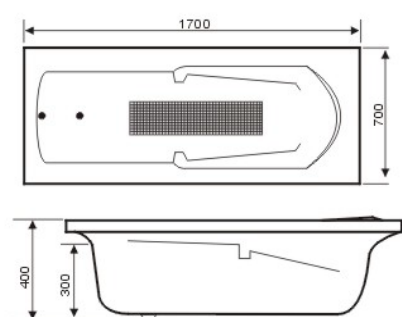

►► Model: **AL-1028**
Size: 1700, 1600, 1500, 1400

►► Model: **AL-1032**
Size: 1700, 1600, 1500

►► Model: **AL-1033**
Size: 1700, 1600, 1500

ACRYLIC RECTANGULAR BATHTUBS

►► Model: **AL-1021**
Size: 1700, 1600, 1500, 1400

►► Model: **AL-1029**
Size: 1700, 1500

►► Model: **AL-1031**
Size: 1800, 1700, 1600

►► Model: **AL-1026**
Size: 1700 1600 1500 1400

ACRYLIC RECTANGULAR BATHTUBS

► Model: **AL-1035**
Size: 1700, 1500

► Model: **AL-1034**
Size: 1700, 1500

► Model: **AL-1023**
Size: 1700, 1500

ACRYLIC BATHTUBS WITH SKIRTS

▶▶ Model: **AL-1508**

Size: 1700X700X480mm
1600X700X480mm
1500X700X480mm

▶▶ Model: **AL-1509**

Size: 1700X700X550mm
1600X700X550mm
1500X430X550mm

▶▶ Model: **AL-1507**

Size: 1700X700X520mm
1600X700X520mm
1500X700X520mm

▶▶ Model: **AL-1503**

Size: 1700X800X500mm
1500X800X500mm

ACRYLIC CORNER BATHTUBS

▶▶ Model: **AL-2005**
Size: 1500X1500X440mm
1280X1280X440mm