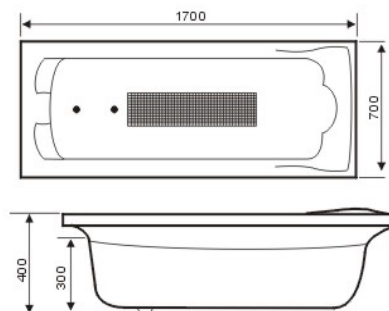

ACRYLIC RECTANGULAR BATHTUBS

►► Model: **AL-1025**
Size: 1700, 1500