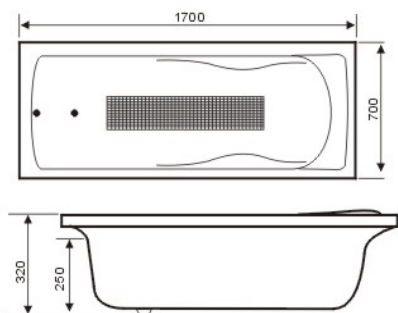

►► Model: **AL-1028**
Size: 1700, 1600, 1500, 1400

►► Model: **AL-1032**
Size: 1700, 1600, 1500

►► Model: **AL-1033**
Size: 1700, 1600, 1500

ACRYLIC RECTANGULAR BATHTUBS

►► Model: **AL-1021**
Size: 1700, 1600, 1500, 1400

►► Model: **AL-1029**
Size: 1700, 1500

►► Model: **AL-1031**
Size: 1800, 1700, 1600

►► Model: **AL-1026**
Size: 1700 1600 1500 1400

ACRYLIC RECTANGULAR BATHTUBS

► Model: **AL-1035**
Size: 1700, 1500

► Model: **AL-1034**
Size: 1700, 1500

► Model: **AL-1023**
Size: 1700, 1500

ACRYLIC BATHTUBS WITH SKIRTS

▶▶ Model: **AL-1508**

Size: 1700X700X480mm
1600X700X480mm
1500X700X480mm

▶▶ Model: **AL-1509**

Size: 1700X700X550mm
1600X700X550mm
1500X430X550mm

▶▶ Model: **AL-1507**

Size: 1700X700X520mm
1600X700X520mm
1500X700X520mm

▶▶ Model: **AL-1503**

Size: 1700X800X500mm
1500X800X500mm

ACRYLIC CORNER BATHTUBS

▶▶ Model: **AL-2005**
Size: 1500X1500X440mm
1280X1280X440mm