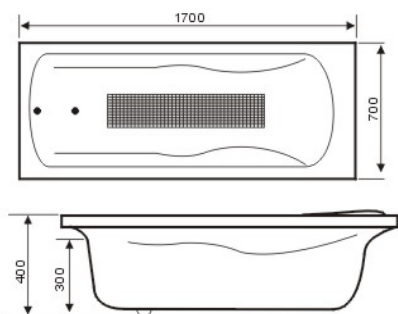

►► Model: **AL-1028**
Size: 1700, 1600, 1500, 1400

►► Model: **AL-1032**
Size: 1700, 1600, 1500

►► Model: **AL-1033**
Size: 1700, 1600, 1500

ACRYLIC RECTANGULAR BATHTUBS

►► Model: **AL-1021**
Size: 1700, 1600, 1500, 1400

►► Model: **AL-1029**
Size: 1700, 1500

►► Model: **AL-1031**
Size: 1800, 1700, 1600

►► Model: **AL-1026**
Size: 1700 1600 1500 1400

ACRYLIC RECTANGULAR BATHTUBS

► Model: **AL-1035**
Size: 1700, 1500

► Model: **AL-1034**
Size: 1700, 1500

► Model: **AL-1023**
Size: 1700, 1500

ACRYLIC BATHTUBS WITH SKIRTS

▶▶ Model: **AL-1508**

Size: 1700X700X480mm
1600X700X480mm
1500X700X480mm

▶▶ Model: **AL-1509**

Size: 1700X700X550mm
1600X700X550mm
1500X430X550mm

▶▶ Model: **AL-1507**

Size: 1700X700X520mm
1600X700X520mm
1500X700X520mm

▶▶ Model: **AL-1503**

Size: 1700X800X500mm
1500X800X500mm

ACRYLIC CORNER BATHTUBS

▶▶ Model: **AL-2005**
Size: 1500X1500X440mm
1280X1280X440mm